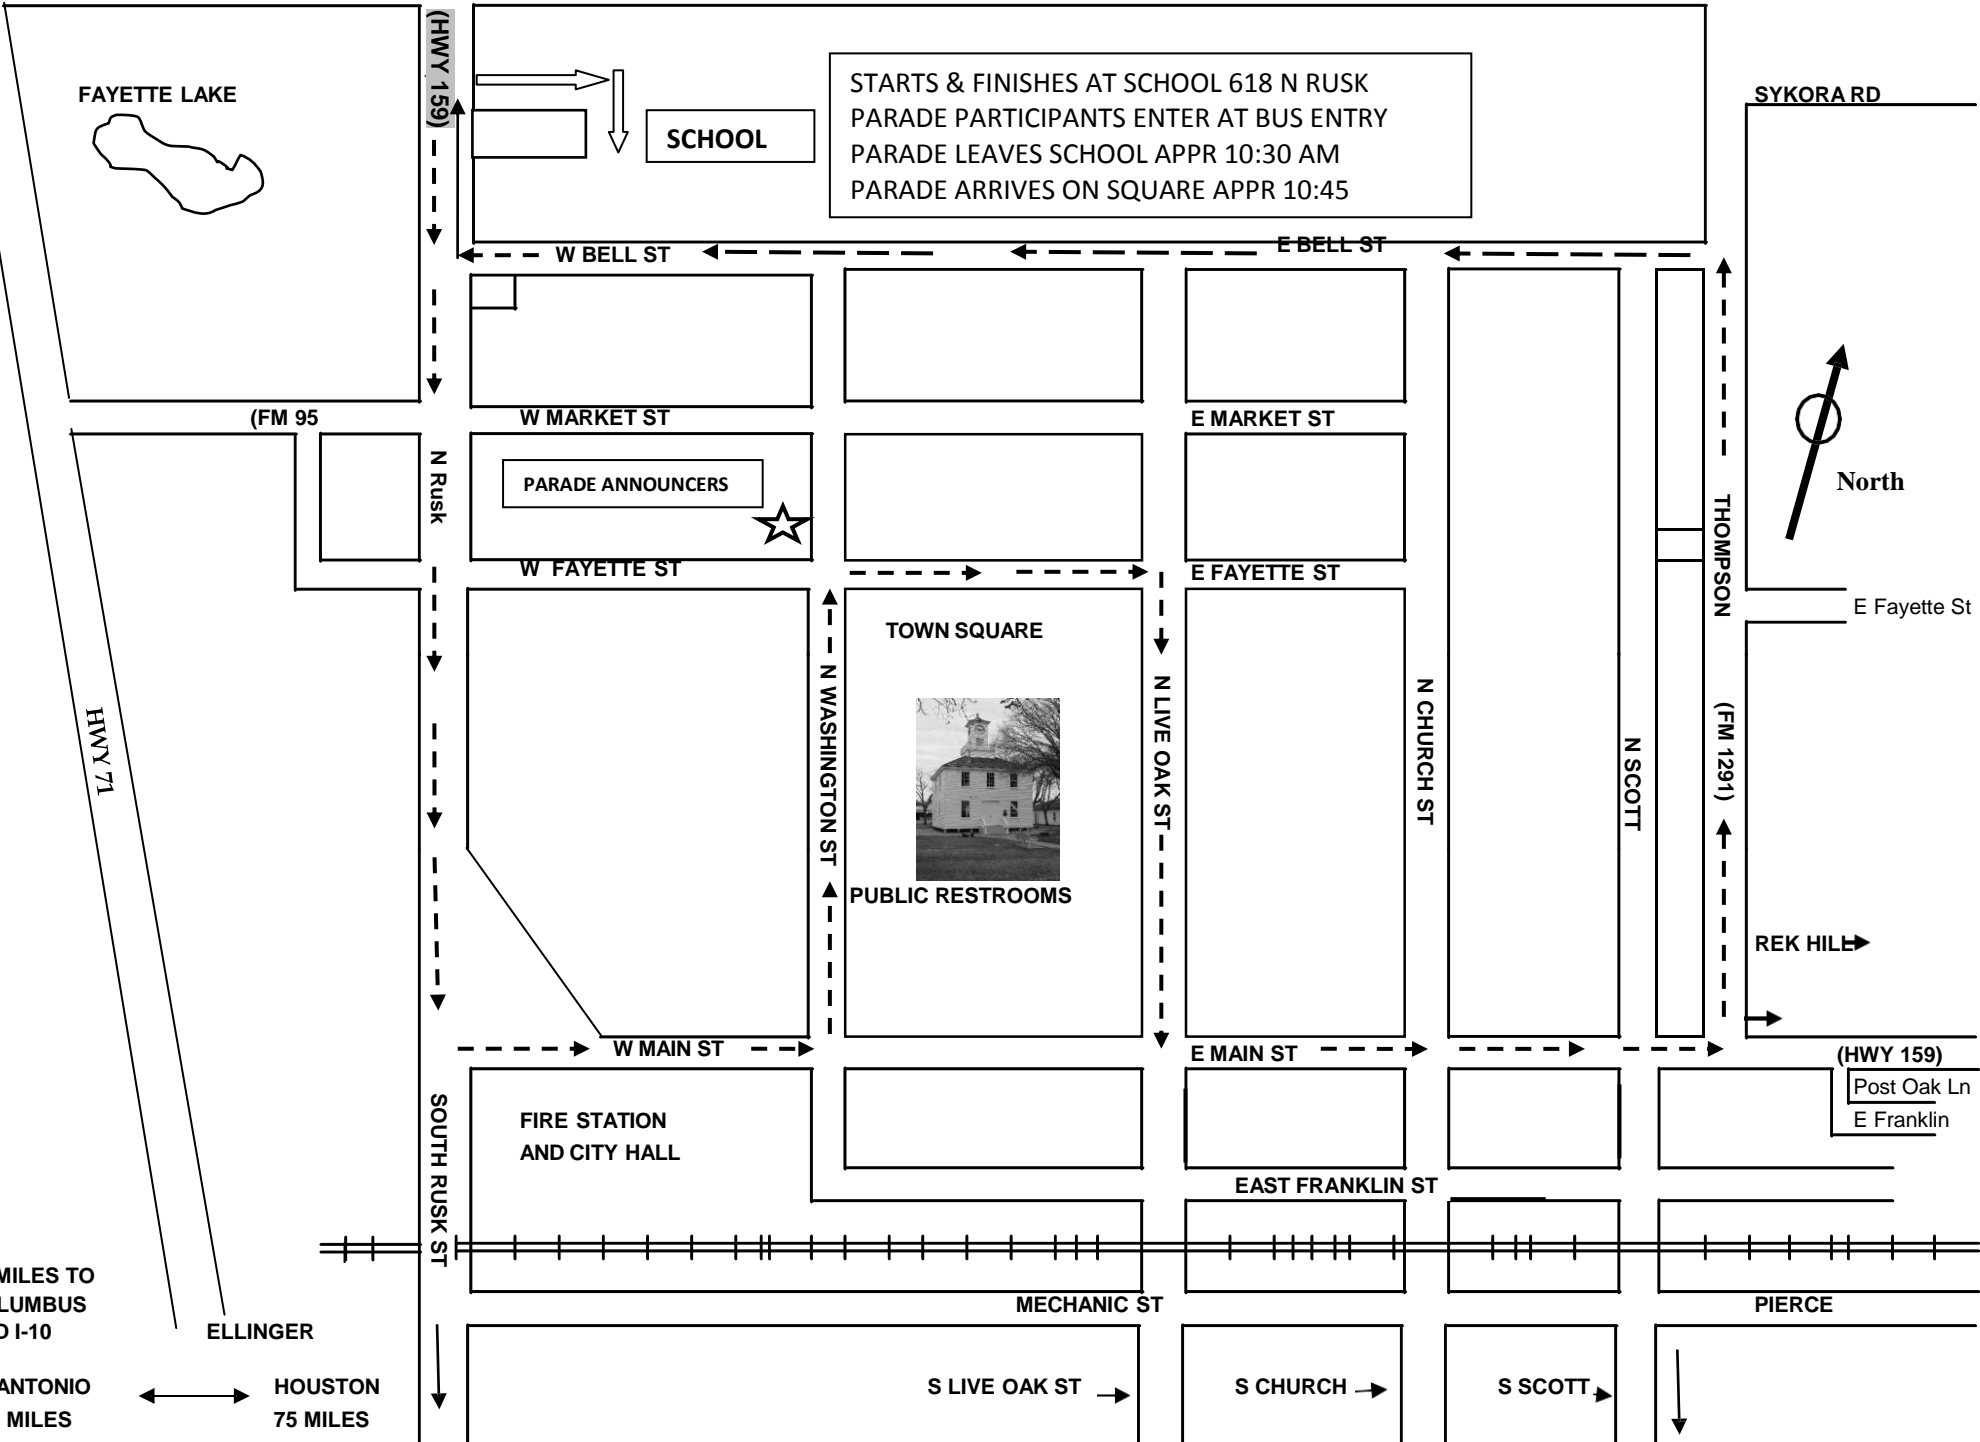

LICKSKILLET PARADE ROUTE SUNDAY OCTOBER 18, 2015

STARTS & FINISHES AT SCHOOL 618 N RUSK
 PARADE PARTICIPANTS ENTER AT BUS ENTRY
 PARADE LEAVES SCHOOL APPR 10:30 AM
 PARADE ARRIVES ON SQUARE APPR 10:45

PARADE ANNOUNCERS

TOWN SQUARE

PUBLIC RESTROOMS

FIRE STATION AND CITY HALL

15 MILES TO COLUMBUS AND I-10
 SAN ANTONIO 100 MILES
 HOUSTON 75 MILES